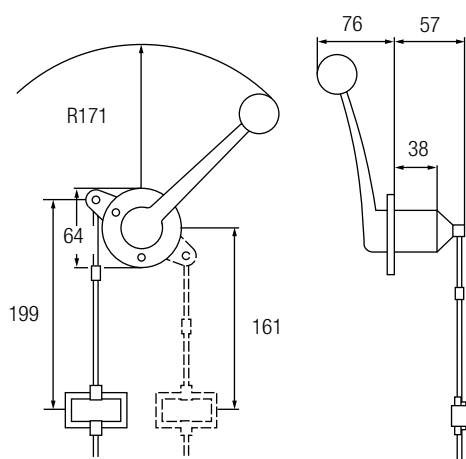

## ST and STB controls

Single function, single lever control  
simple trouble free design.

The time proven design of these controls means  
years of reliable operation.

Suits 33C or 43C type cable.

Order information	Part number	
	33C type	43C type
<b>ST</b>	031791	039115
<b>STB (with brake)</b>	044777	045978

Accessories and parts	Part number
<b>Hand lever assembly</b>	031046-002
<b>Black ball knob</b>	4009819
<b>Throttle cable brake</b>	044386
<b>Stainless steel knob (smooth)</b>	CA69051P
<b>Mounting hardware kit</b>	062279