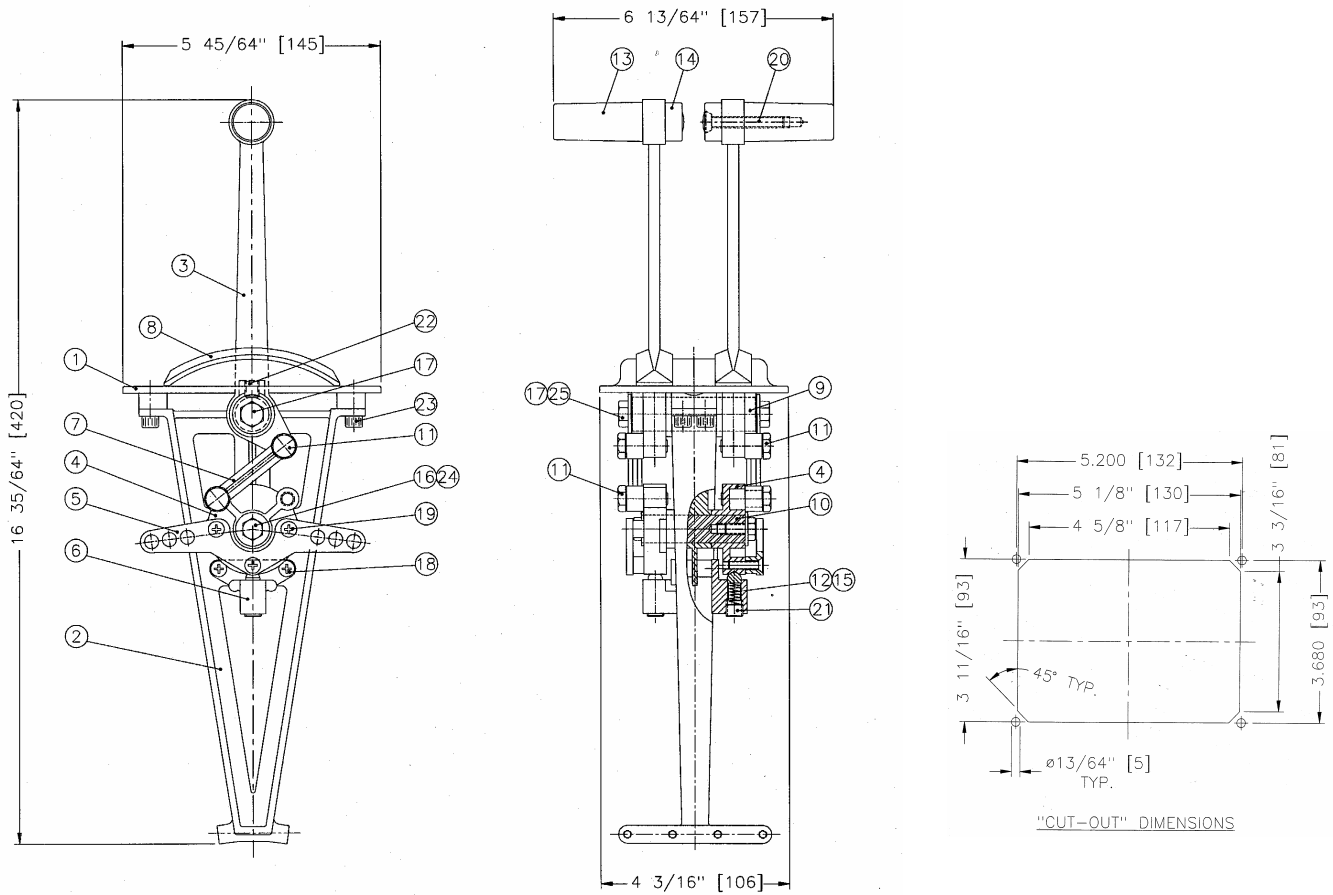

MODEL 2022 TWO-LEVER LOW PROFILE MECHANICAL CONTROL HEAD

The Model 2022 is a low profile Control Head offering the construction features of a heavy duty model without the heavy duty cost. Manufactured entirely of bronze and stainless steel, it will provide years of trouble free service.

It is intended for single function, single handle control and due to its efficient design it can be used as a simple “drop-in” replacement for a Morse™ SF unit.

Features:

- made of corrosion free materials
- independent adjustable/removable friction and detent which are not interchangeable in the field
- standard 3” stroke
- 30 and 40 series cables compatibility
- 5 years conditional warranty

Connection Kits available:

- 2022-0901 For 30 series cable
- 2022-0902 For 40 series cable

DIMENSIONS AND PARTS LIST MODEL 2022

All dimensions in inches (mm)

ITEM	QTY	PART NO.	DESCRIPTION	ITEM	QTY	PART NO.	DESCRIPTION
1	1	2022-0001	Dome	14	2	2111-0005B	Grip End (Black)
2	1	2022-0002	Support	15*	2	2009-0011	Detent plug
3	2	2022-0003	Handle	15*	2	2542-0008	Friction plug
4	2	2022-0004	Cam	16	2	1001-1008	Hex Head Cap Screw
5	2	2022-0005	Retainer	17	2	1001-1110	Hex Head Cap Screw
6	2	2022-0006	Detent Support	18	4	1009-0808	Flat Hd Phillips Screw
7	2	2022-0007	Link Arm	19	6	1009-0812	Flat Hd Phillips Screw
8	2	2022-0008	Rubber Boot	20	2	1011-1028	Oval Hd Phillips Screw
9	1	2022-0009	Handle Shaft	21	1	1016-1204	Set Screw
10	1	2022-0010	Bearing	22	2	1016-1206	Set Screw
11	4	2022-0011	Shoulder Bolt	23	2	1002-1006	Socket Hd Cap Screw
12*	2	1201-0003	Spring (detent)	24	2	1023-0110	Flat Washer
12*	2	1201-0002	Spring (friction)	25	2	1023-0111	Flat Washer
13	2	2111-0002B	Plastic Grip (Black)				